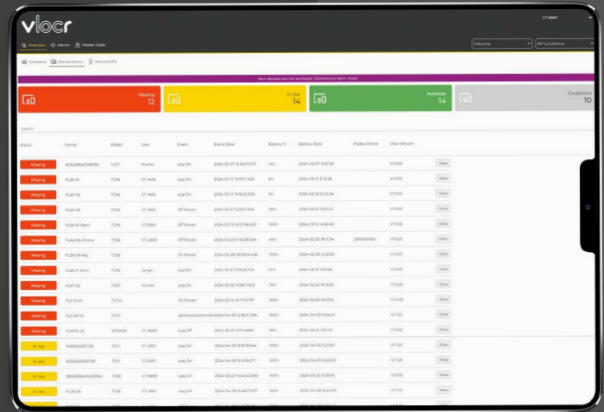

vlocr

VIRTUAL LOCKER

Trace, secure and manage your devices with **Virtual LOCKer** software.

Vlocr is our asset management software solution, empowering you to reclaim control over your mobile computing ecosystem.

Tired of spending money on missing mobile devices?

Vlocr software keeps your devices accounted for and productive for much longer, **saving you time and money on device loss.**

Say goodbye to disruptions in crucial workflows caused by misplaced equipment with Vlocr. You'll never wonder where devices are again.

Whether employed as standalone software or seamlessly integrated with our hardware solutions, Vlocr enhances workplace efficiency.

Trace

Locate devices quickly with live GPS mapping and BLE beaconing technology.

Offering the capability to proactively manage devices through Shift Pattern and RMA Management, as well as automatic tracing and auditing, Vlocr software can help you minimise downtime, speeding up operations.